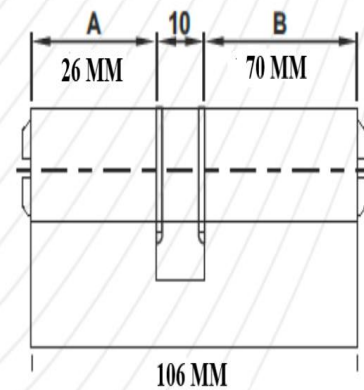

WINSTONE

Window & Door Solutions

WINSTONE

Window & Door Solutions

www.winstone.com.tr
Tel: +90 232 472 10 72
info@winstone.com

PROFESSIONALISM
GOOD PRODUCT
QUALITY

WINSTONE

Window & Door Solutions