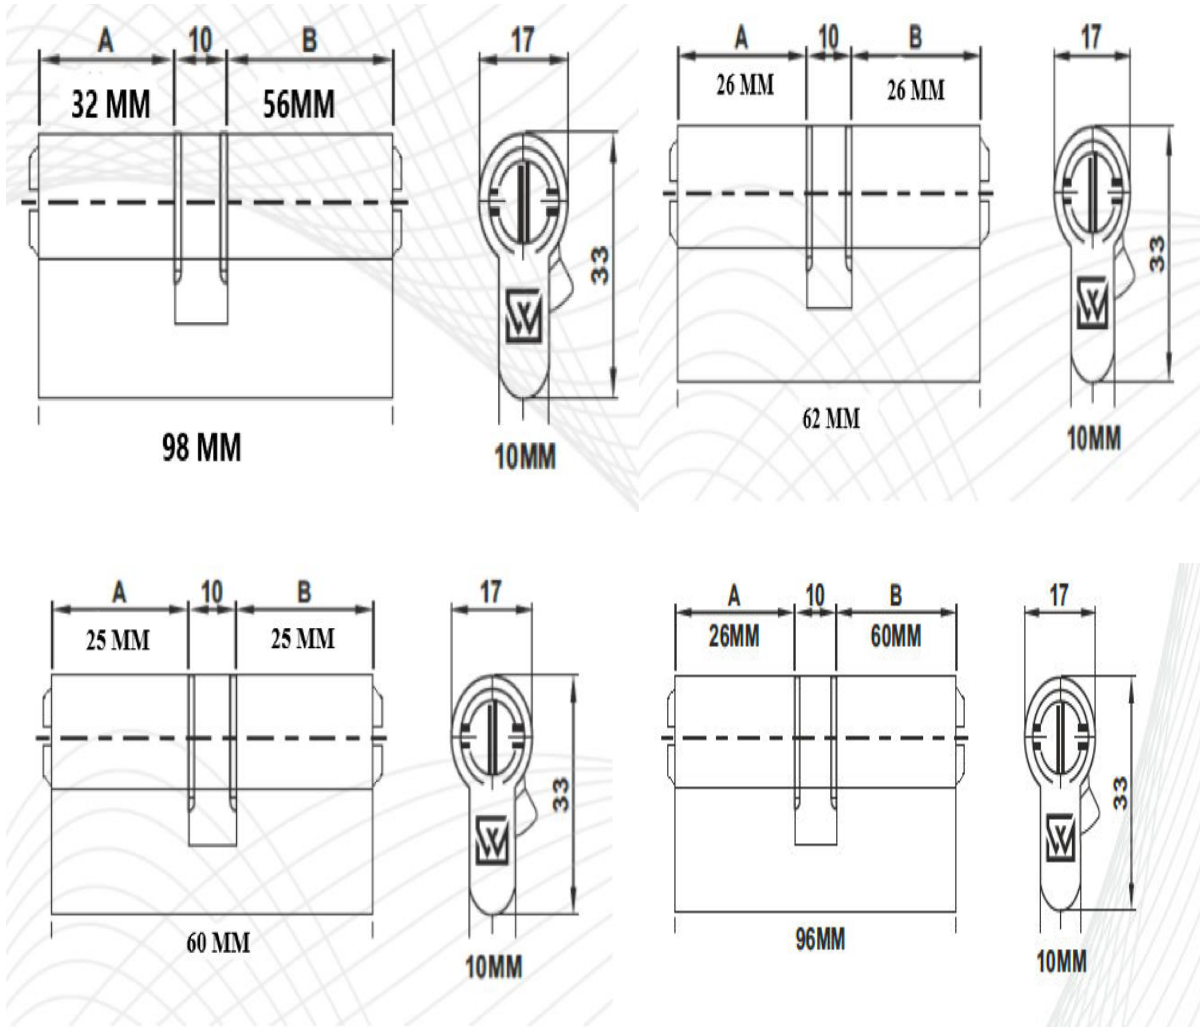

WINSTONE

Window & Door Solutions

WINSTONE

Window & Door Solutions

www.winstone.com.tr
Tel: +90 232 472 10 72
info@winstone.com

PROFESSIONALISM
GOOD PRODUCT
QUALITY

WINSTONE

Window & Door Solutions