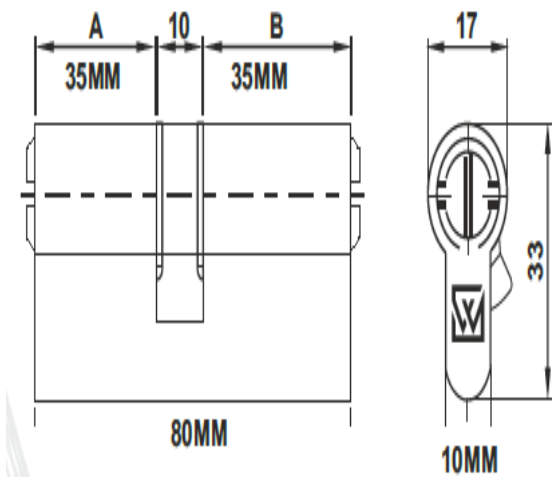

WINSTONE

Window & Door Solutions

WINSTONE

Window & Door Solutions

www.winstone.com.tr
Tel: +90 232 472 10 72
info@winstone.com

PROFESSIONALISM
GOOD PRODUCT
QUALITY

WINSTONE

Window & Door Solutions