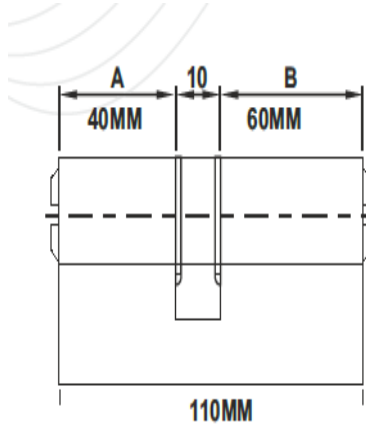

WINSTONE

Window & Door Solutions

WINSTONE

Window & Door Solutions

www.winstone.com.tr
Tel: +90 232 472 10 72
info@winstone.com

PROFESSIONALISM
GOOD PRODUCT
QUALITY

WINSTONE

Window & Door Solutions