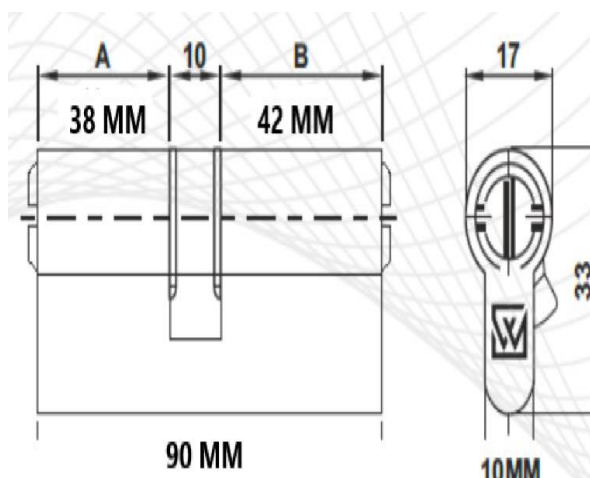

WINSTONE

Window & Door Solutions

WINSTONE

Window & Door Solutions

www.winstone.com.tr
Tel: +90 232 472 10 72
info@winstone.com

PROFESSIONALISM
GOOD PRODUCT
QUALITY

WINSTONE

Window & Door Solutions