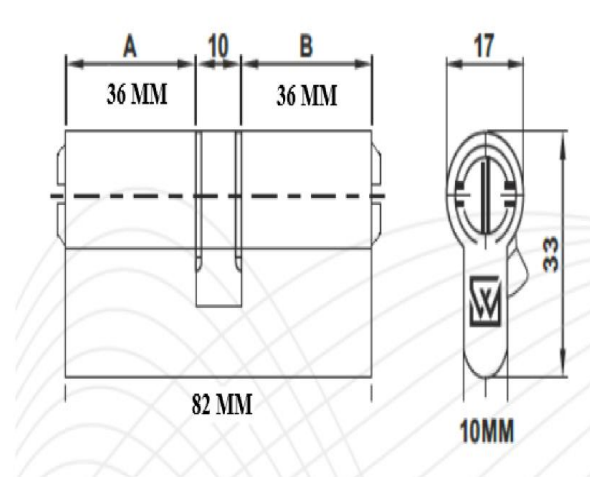

WINSTONE

Window & Door Solutions

WINSTONE

Window & Door Solutions

www.winstone.com.tr
Tel: +90 232 472 10 72
info@winstone.com

PROFESSIONALISM
GOOD PRODUCT
QUALITY

WINSTONE

Window & Door Solutions