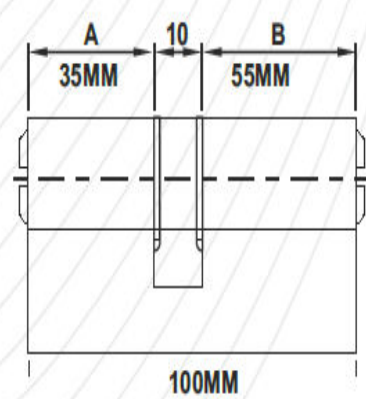

WINSTONE

Window & Door Solutions

WINSTONE

Window & Door Solutions

www.winstone.com.tr
Tel: +90 232 472 10 72
info@winstone.com

PROFESSIONALISM
GOOD PRODUCT
QUALITY

WINSTONE

Window & Door Solutions