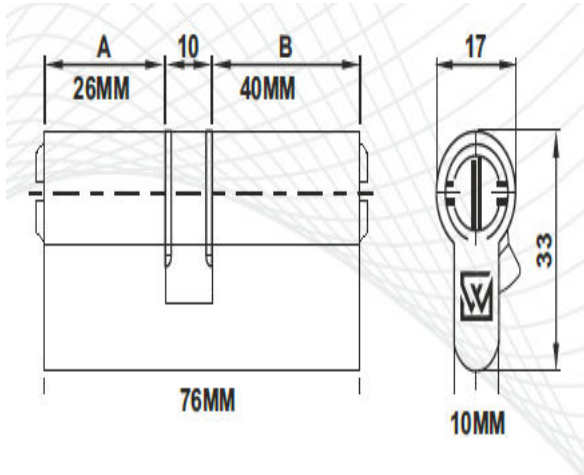

WINSTONE

Window & Door Solutions

WINSTONE

Window & Door Solutions

www.winstone.com.tr
Tel: +90 232 472 10 72
info@winstone.com

PROFESSIONALISM
GOOD PRODUCT
QUALITY

WINSTONE

Window & Door Solutions