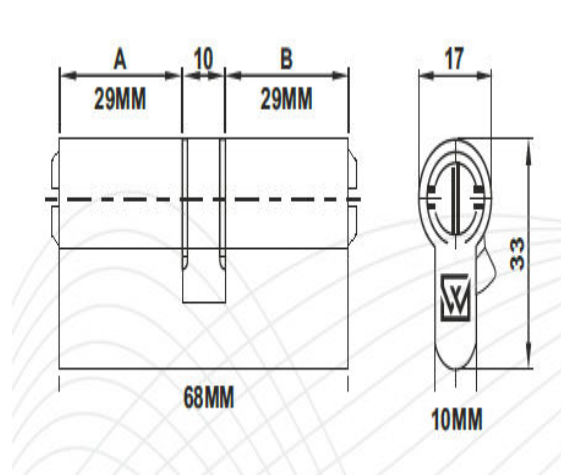

WINSTONE

Window & Door Solutions

WINSTONE

Window & Door Solutions

www.winstone.com.tr
Tel: +90 232 472 10 72
info@winstone.com

PROFESSIONALISM
GOOD PRODUCT
QUALITY

WINSTONE

Window & Door Solutions