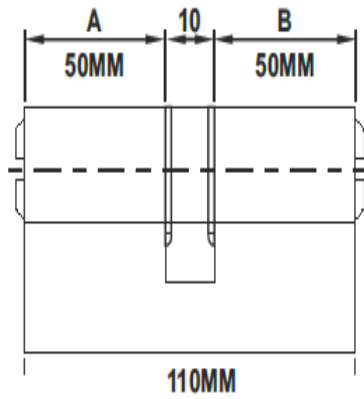

WINSTONE

Window & Door Solutions

WINSTONE

Window & Door Solutions

www.winstone.com.tr
Tel: +90 232 472 10 72
info@winstone.com

PROFESSIONALISM
GOOD PRODUCT
QUALITY

WINSTONE

Window & Door Solutions