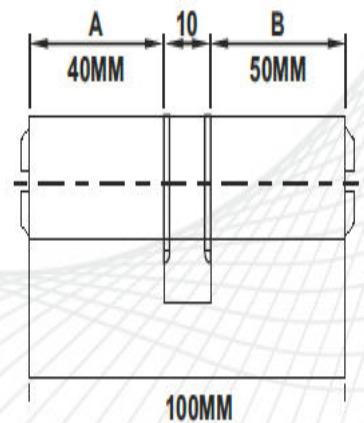

WINSTONE

Window & Door Solutions

WINSTONE

Window & Door Solutions

www.winstone.com.tr
Tel: +90 232 472 10 72
info@winstone.com

PROFESSIONALISM
GOOD PRODUCT
QUALITY

WINSTONE

Window & Door Solutions