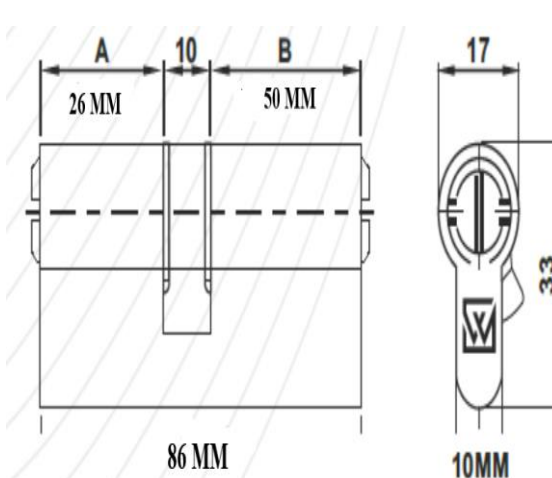

WINSTONE

Window & Door Solutions

WINSTONE

Window & Door Solutions

www.winstone.com.tr
Tel: +90 232 472 10 72
info@winstone.com

PROFESSIONALISM
GOOD PRODUCT
QUALITY

WINSTONE

Window & Door Solutions