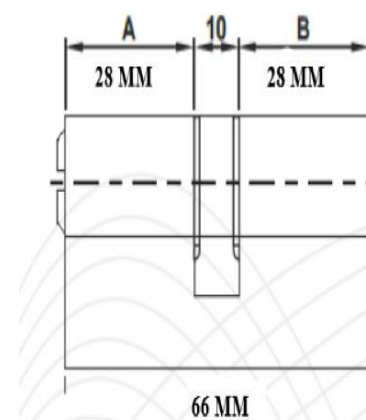

WINSTONE

Window & Door Solutions

WINSTONE

Window & Door Solutions

www.winstone.com.tr
Tel: +90 232 472 10 72
info@winstone.com

PROFESSIONALISM
GOOD PRODUCT
QUALITY

WINSTONE

Window & Door Solutions